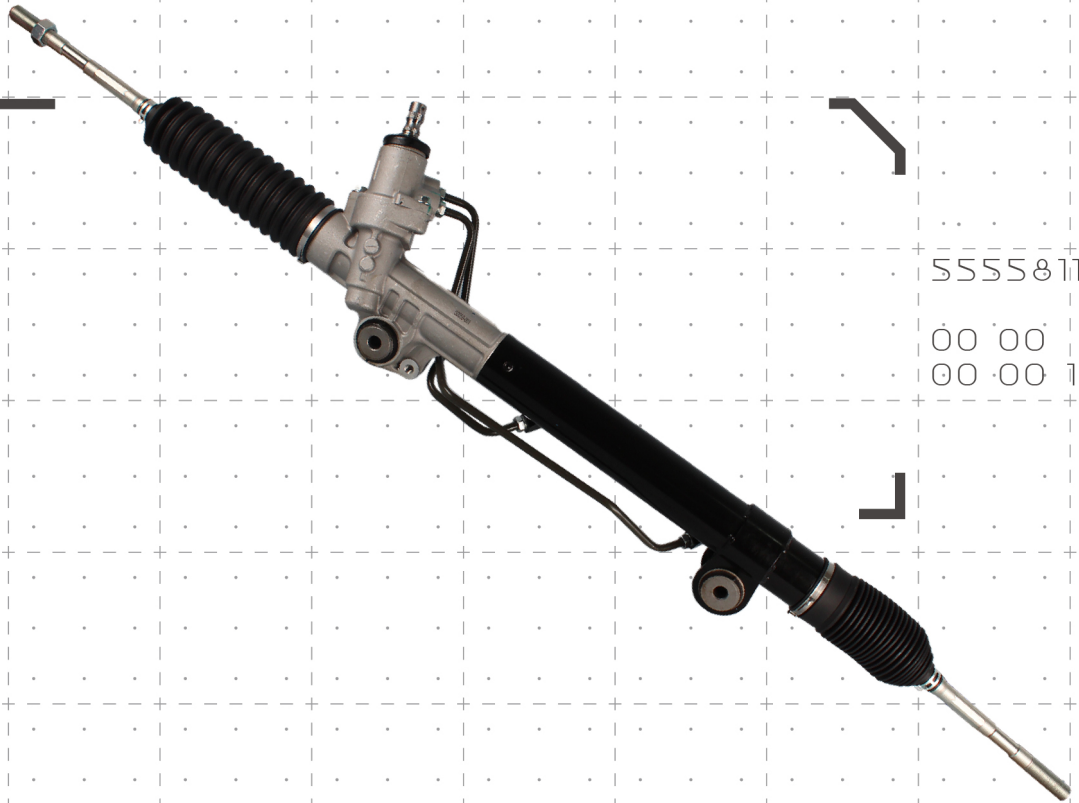

NO 12345678900000000000

55558118i

00 00

00 00 18

Cremalleras

Anatomy.