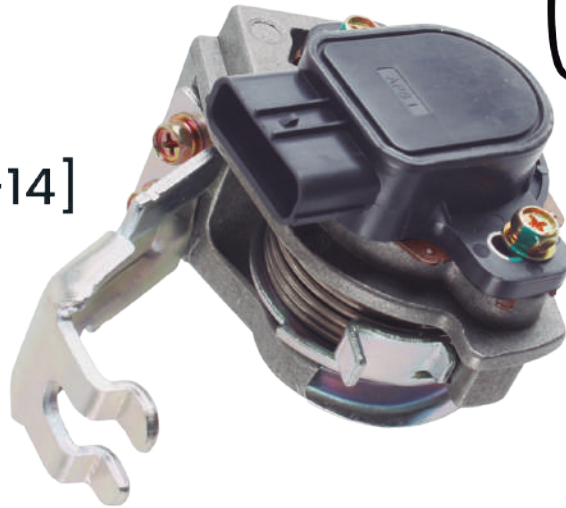

APS11i

INT. 37971RDJA01

APL. RIDGELINE [06-14]
CR-V [05-06]
PILOT [05-08]